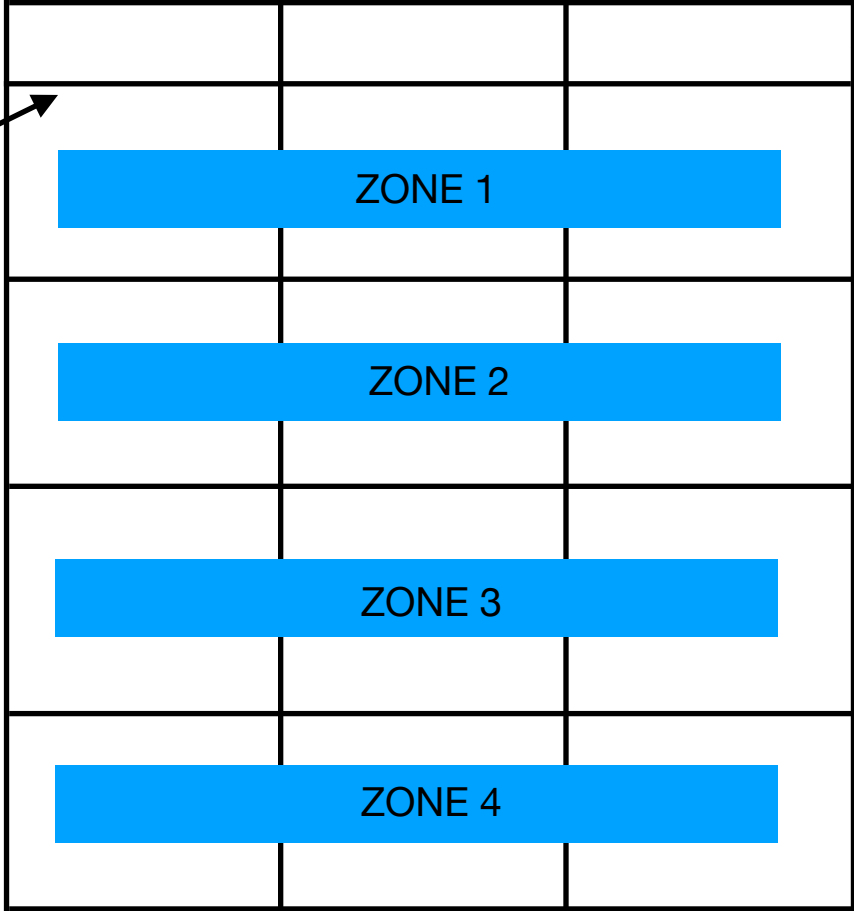

ROPE  
CLIMBS  
HERE

PULLUP  
BAR HERE

RIG

LANE 1

LANE 2

LANE 3

DUALITY 2019 TEAM  
EVENT 3:  
"CUEVO DEL DOLOR"  
FLOOR LAYOUT

---